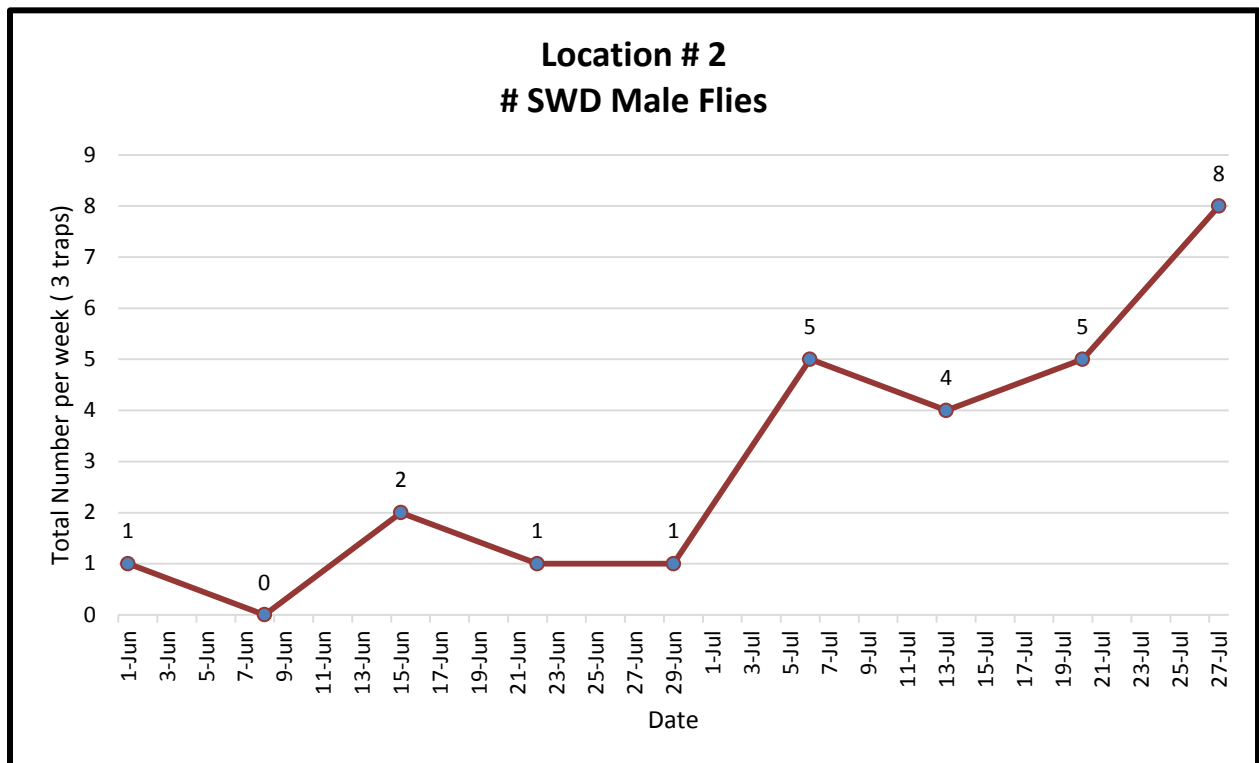

# Spotted Wing Drosophila Monitoring – 2016