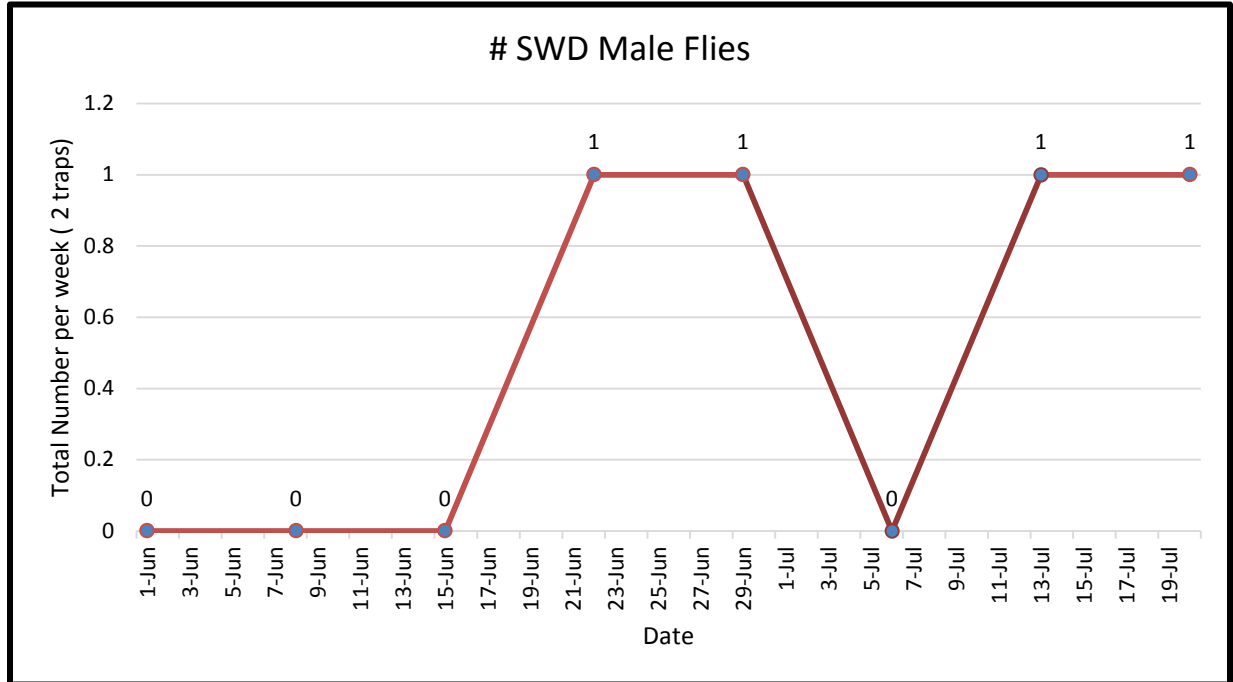

# Spotted Wing Drosophila Monitoring – 2016