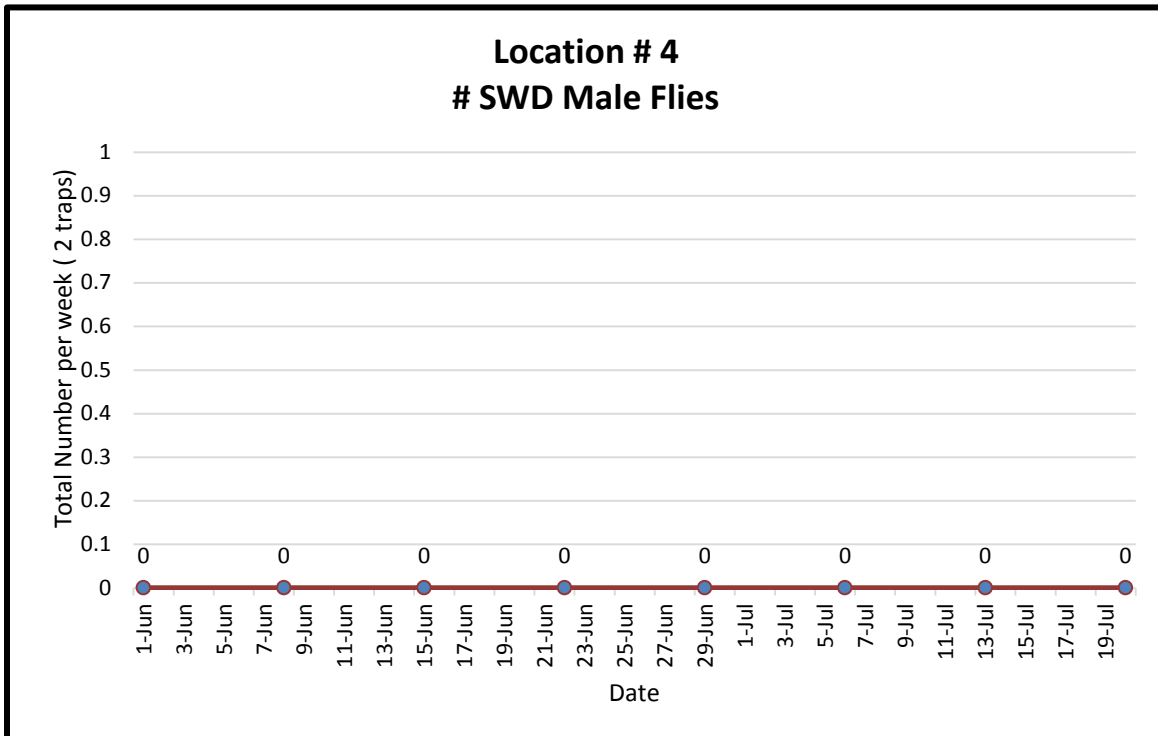

# Spotted Wing Drosophila Monitoring – 2016