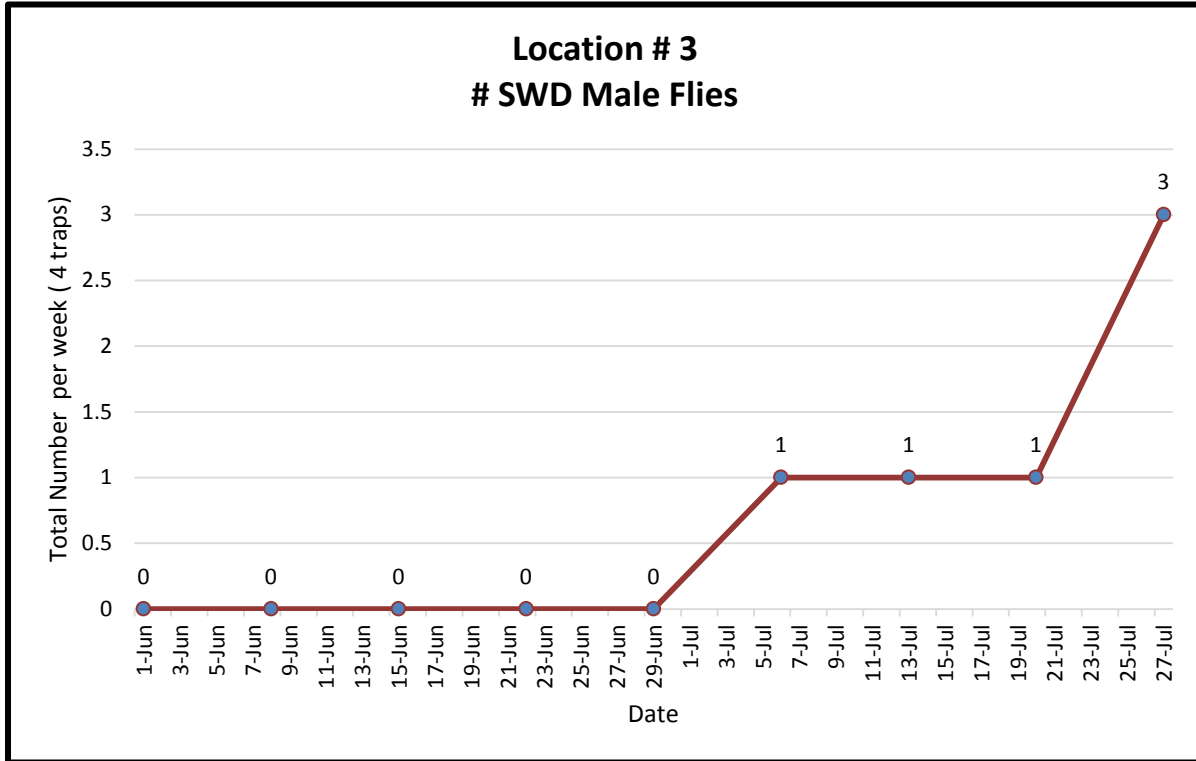

# Spotted Wing Drosophila Monitoring – 2016